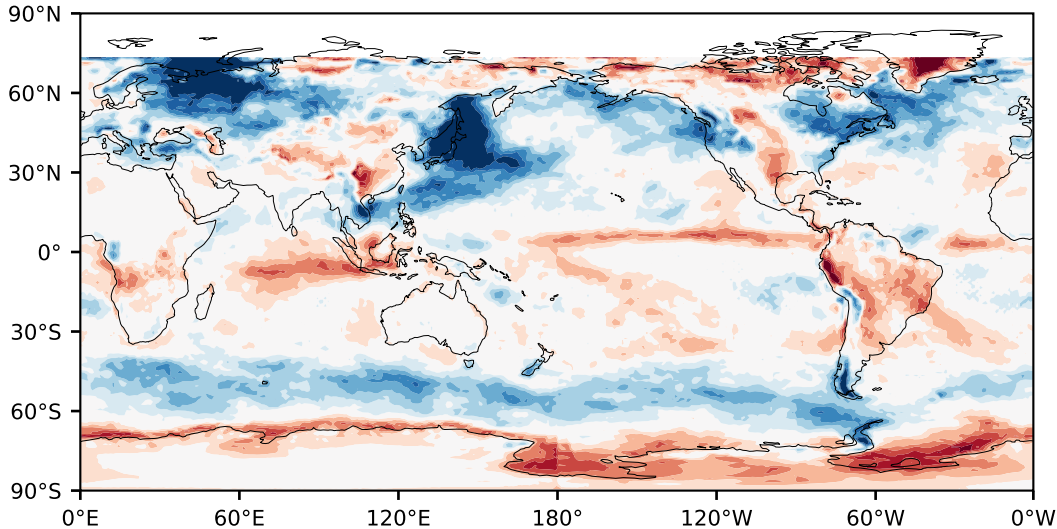

Model - Observations

Max 68.45
Mean 1.29
Min -53.93

RMSE 10.73
CORR 0.86