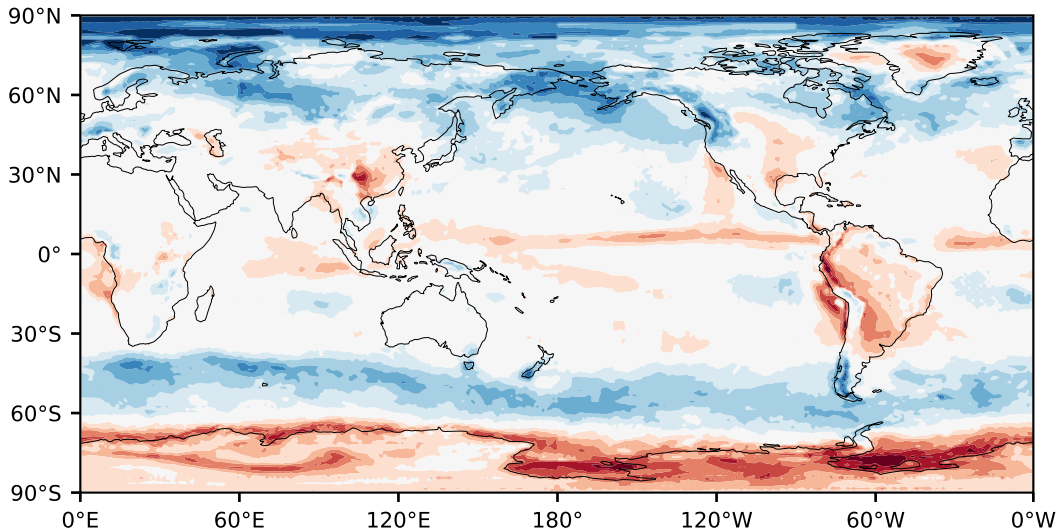

# Model - Observations

Max 43.88  
Mean 1.29  
Min -43.15

RMSE 8.30  
CORR 0.90