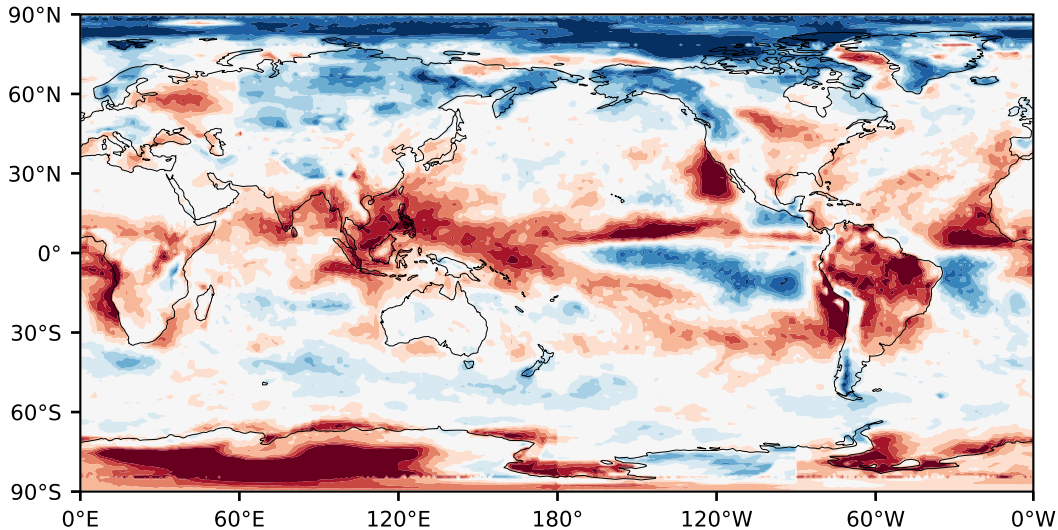

Model - Observations

Max 53.71
Mean -3.84
Min -75.22

RMSE 13.25
CORR 0.86