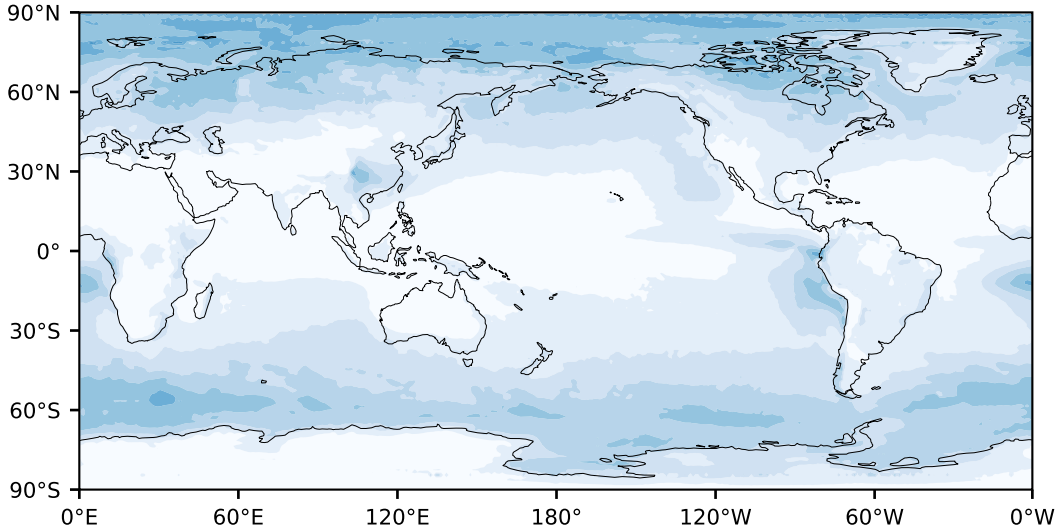

# MODIS Simulator (None)

%

Max 75.46  
Mean 13.17  
Min 0.01

95.0  
85.0  
75.0  
65.0  
55.0  
45.0  
35.0  
25.0  
15.0  
5.0