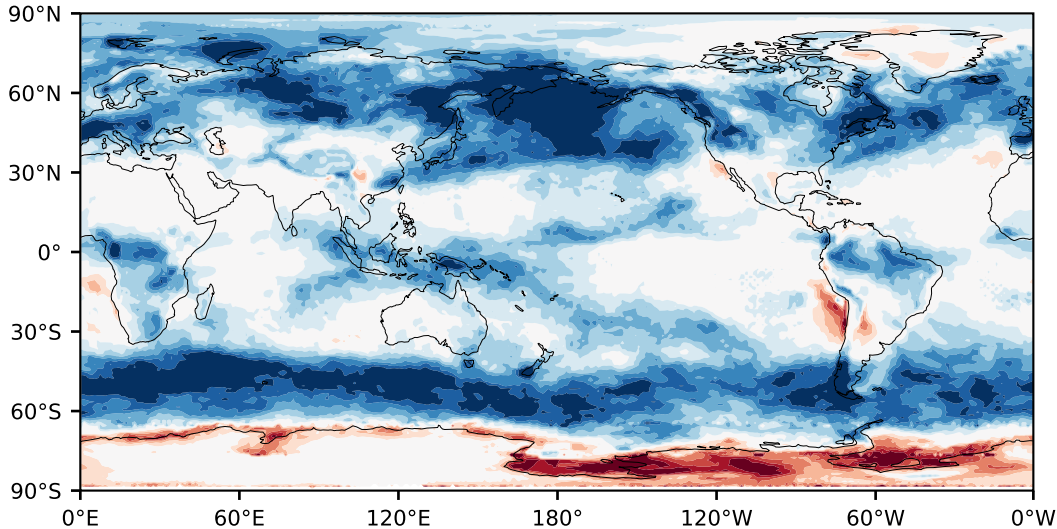

Model - Observations

Max 63.22
Mean 11.43
Min -83.76

RMSE 16.28
CORR 0.82