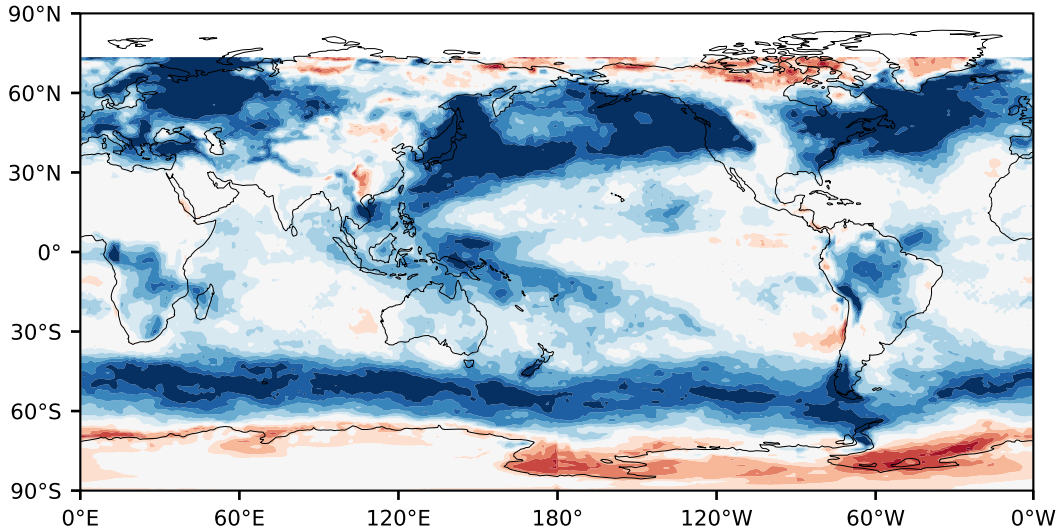

Model - Observations

Max 73.03
Mean 11.86
Min -44.36

RMSE 17.57
CORR 0.79