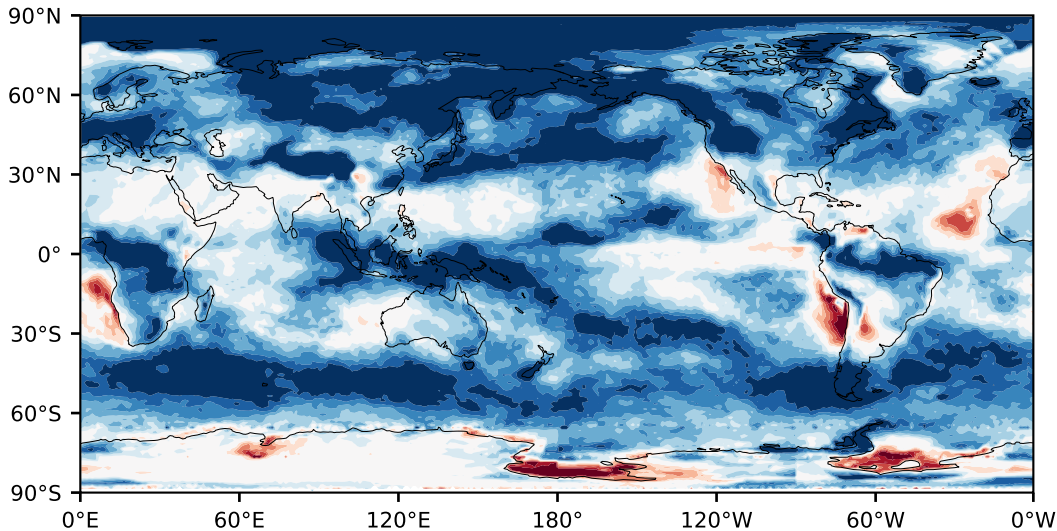

Model - Observations

Max 71.11
Mean 17.83
Min -65.97

RMSE 22.20
CORR 0.85