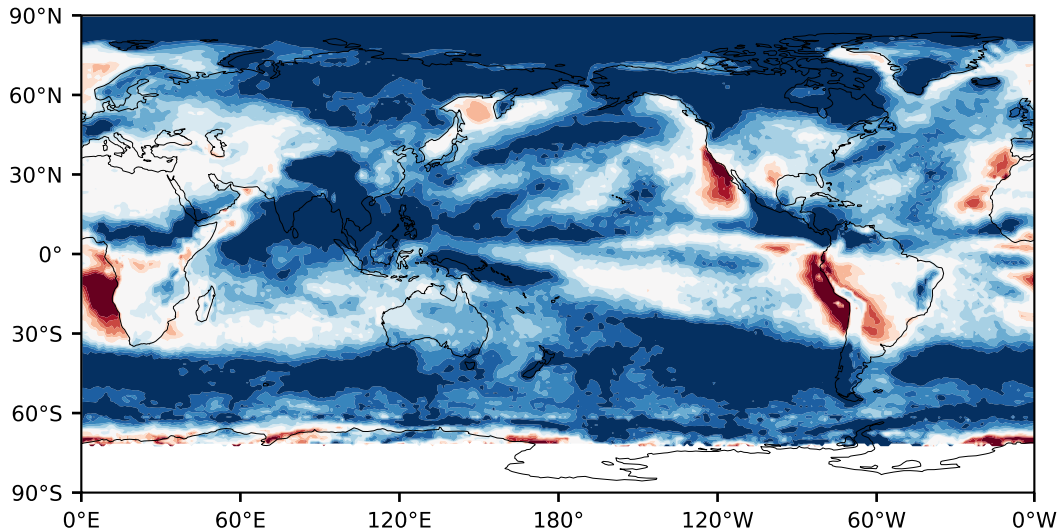

Model - Observations

Max 81.08
Mean 18.72
Min -86.58

RMSE 24.82
CORR 0.75