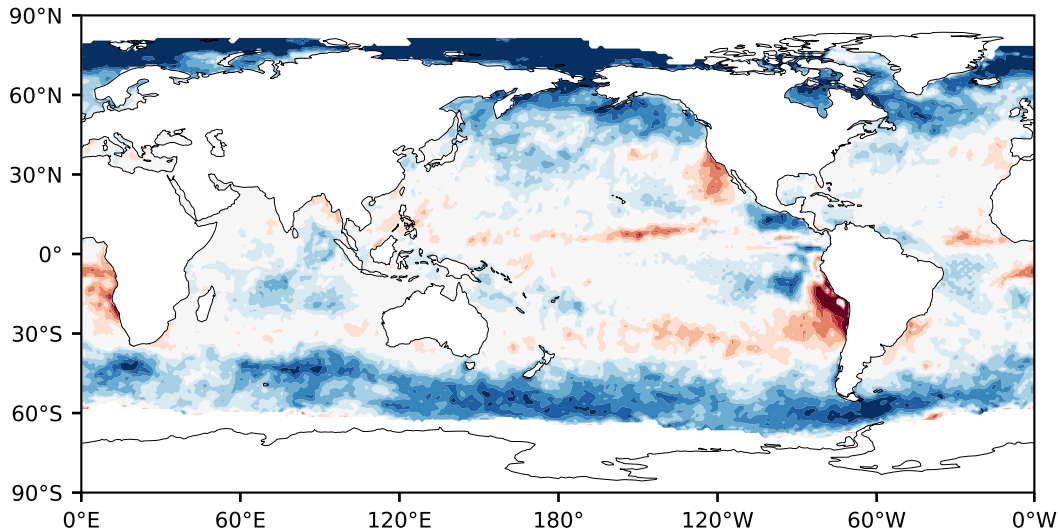

Model - Observations

Max 74.37
Mean 5.68
Min -61.57

RMSE 12.59
CORR 0.81