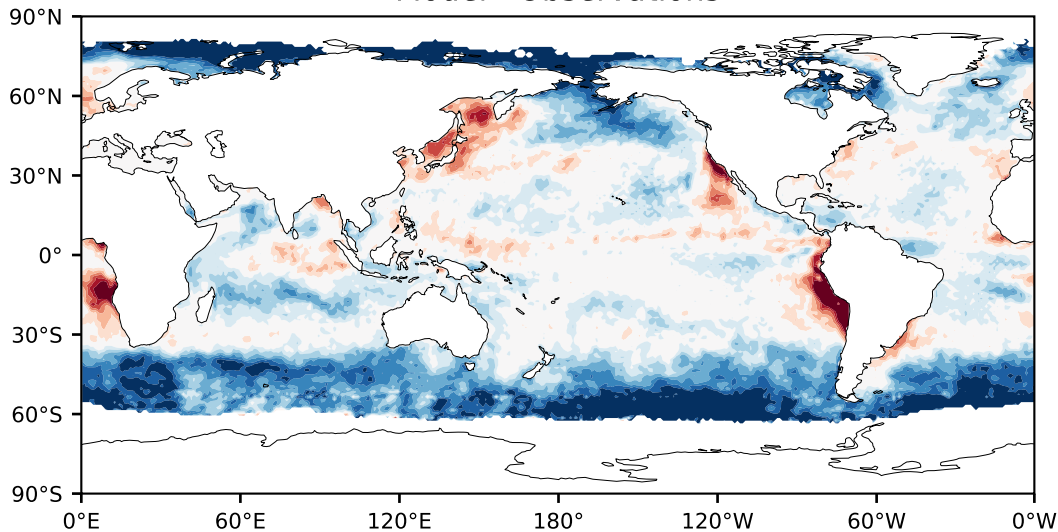

# Model - Observations

Max 68.76  
Mean 6.57  
Min -83.79

RMSE 14.63  
CORR 0.72