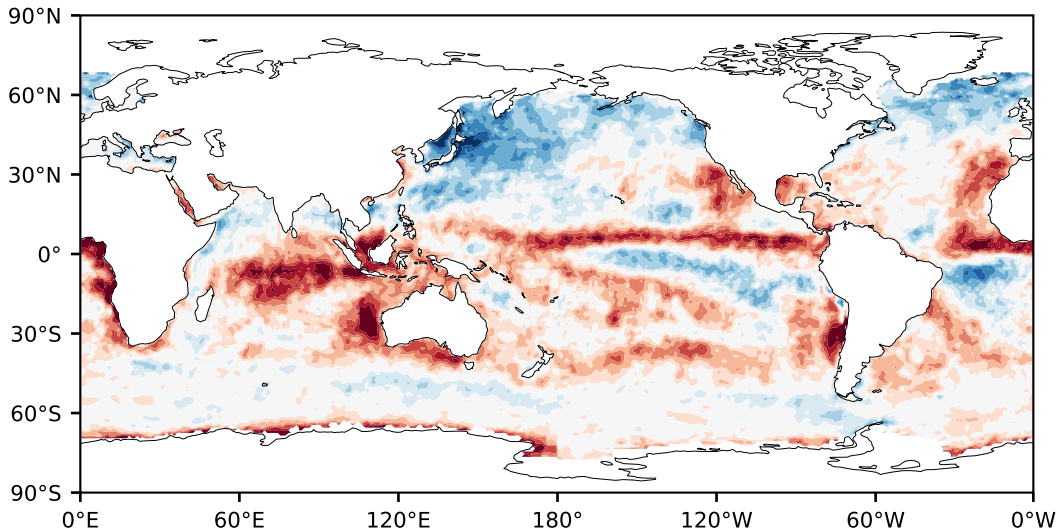

Model - Observations

Max 62.67
Mean -4.01
Min -80.41

RMSE 12.29
CORR 0.86