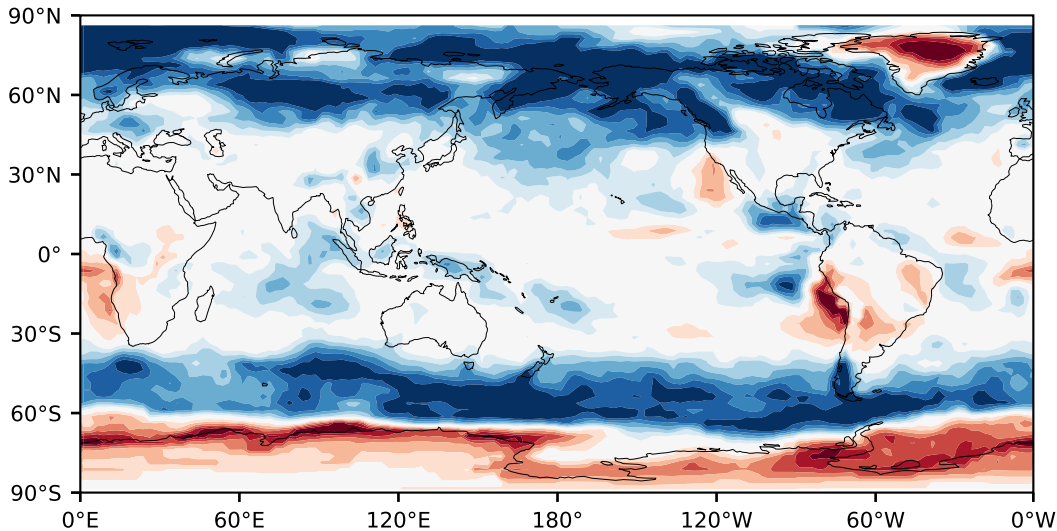

Model - Observations

Max 59.02
Mean 7.26
Min -43.81

RMSE 15.09
CORR 0.71