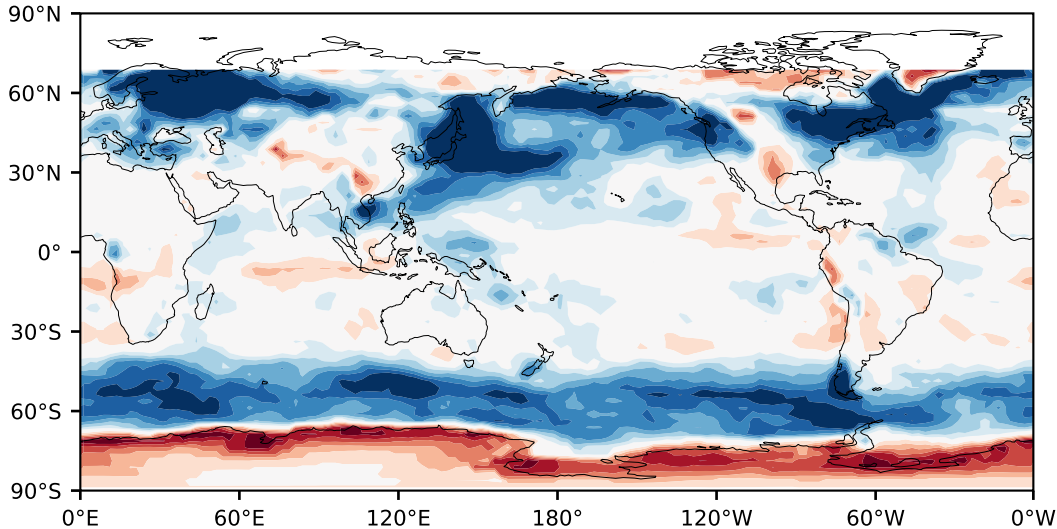

Model - Observations

Max 62.97
Mean 6.91
Min -37.64

RMSE 15.03
CORR 0.76