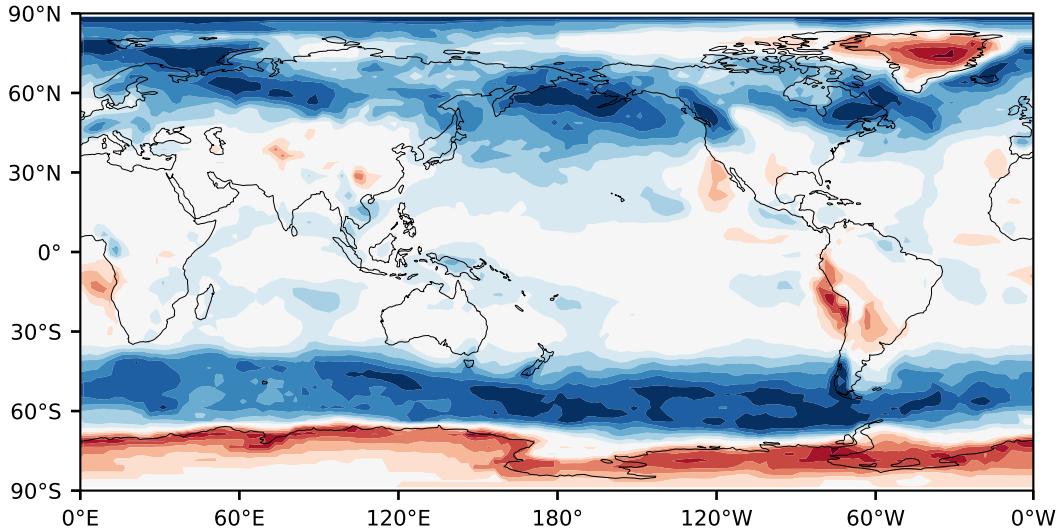

Model - Observations

Max 43.62
Mean 7.09
Min -32.31

RMSE 13.16
CORR 0.81