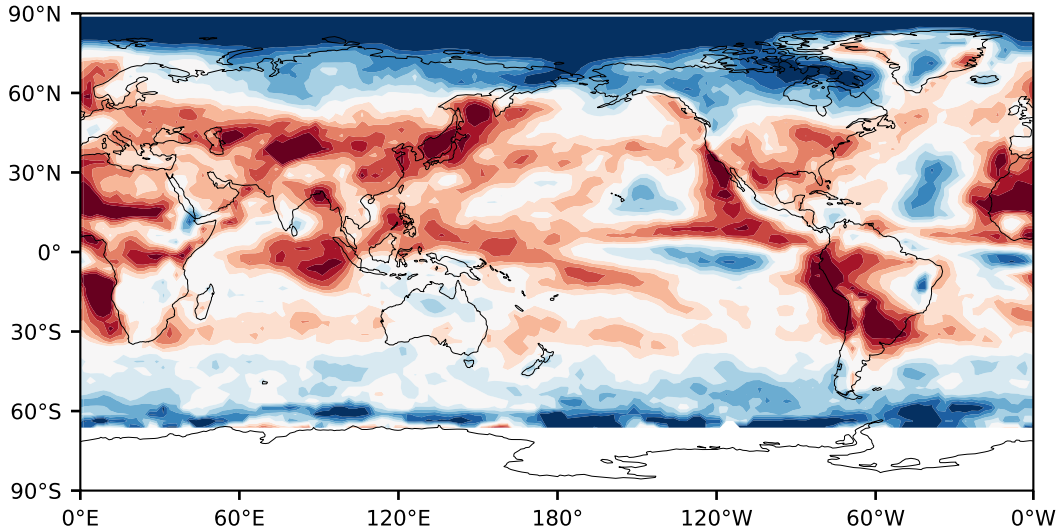

Model - Observations

Max 77.26
Mean -4.21
Min -71.14

RMSE 15.69
CORR 0.78