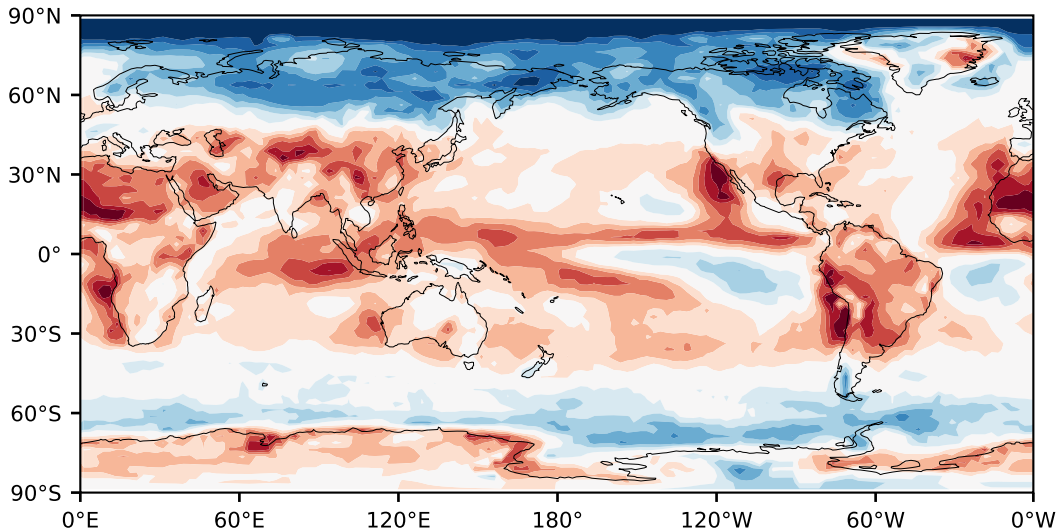

Model - Observations

Max 42.33
Mean -4.72
Min -58.58

RMSE 12.72
CORR 0.86