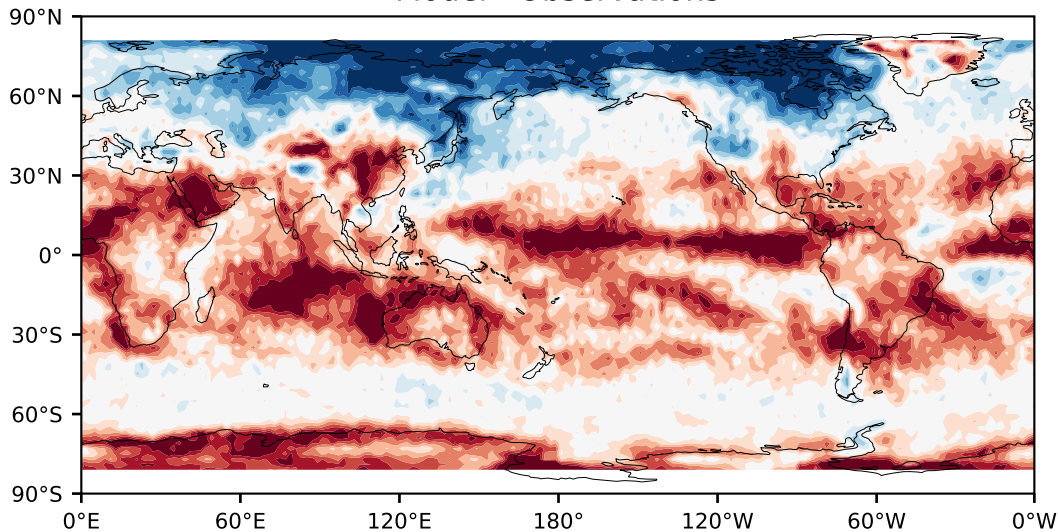

Model - Observations

Max 54.38
Mean -8.65
Min -71.59

RMSE 17.52
CORR 0.75