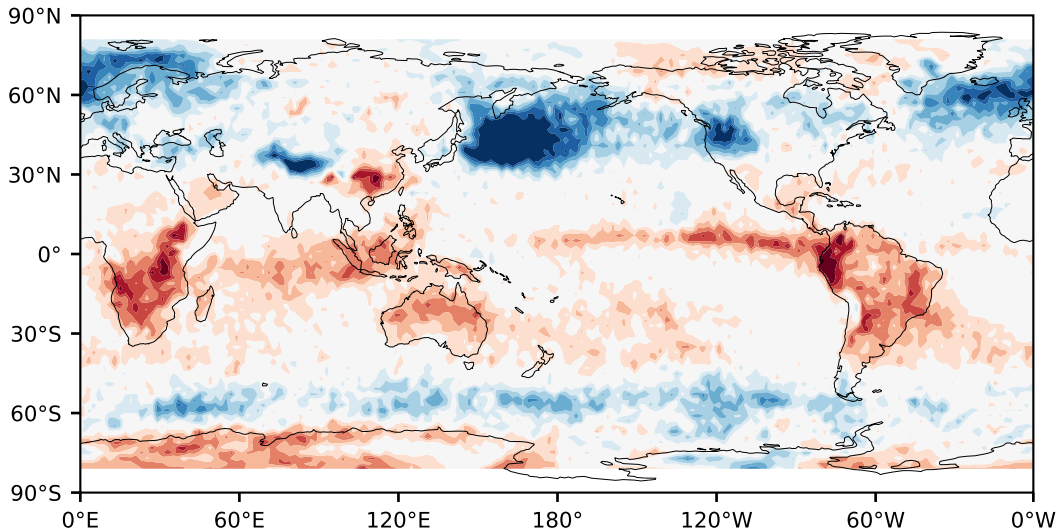

Model - Observations

Max 53.11
Mean -1.68
Min -47.00

RMSE 10.12
CORR 0.76