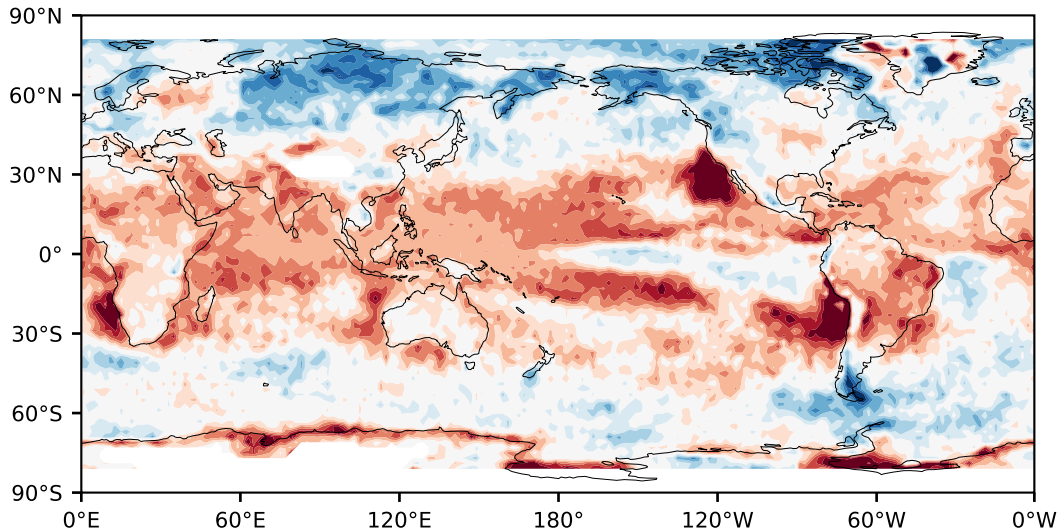

Model - Observations

Max 57.93
Mean -5.80
Min -73.19

RMSE 12.78
CORR 0.89