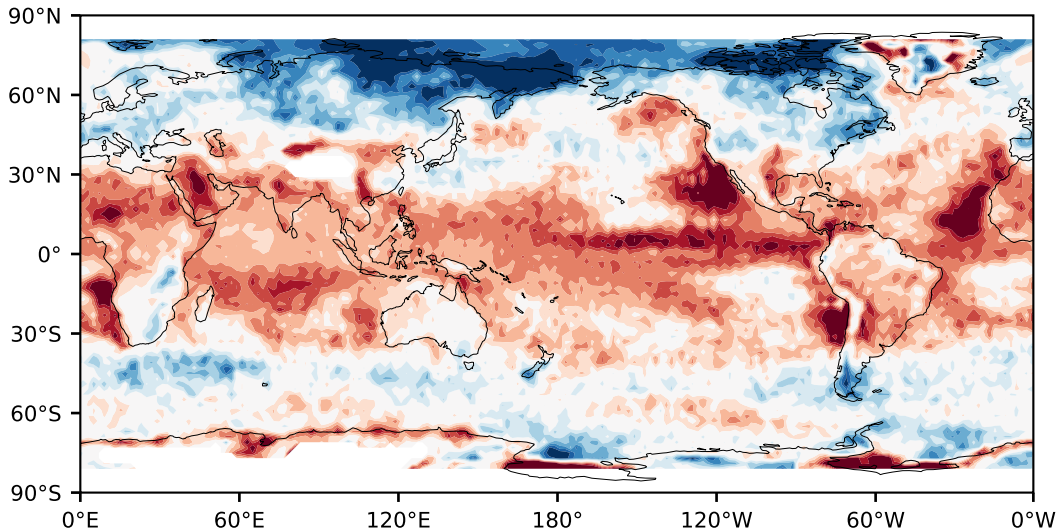

Model - Observations

Max 54.33
Mean -6.63
Min -69.60

RMSE 14.69
CORR 0.83