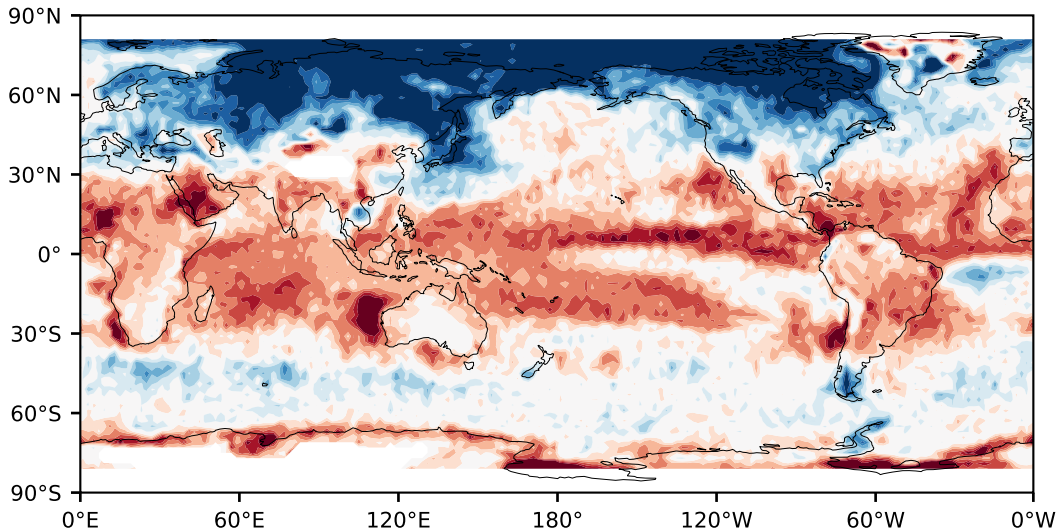

Model - Observations

Max 65.36
Mean -3.85
Min -73.89

RMSE 16.51
CORR 0.77