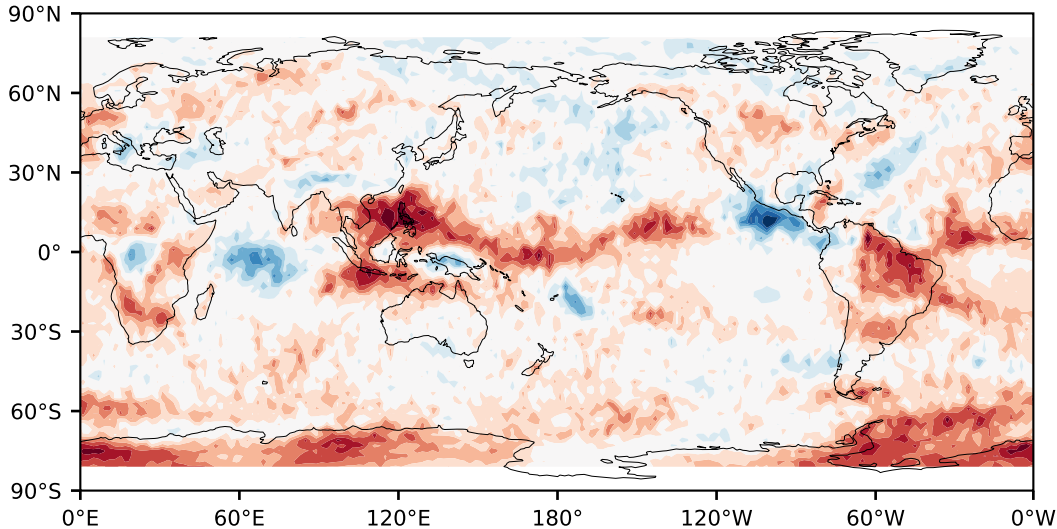

Model - Observations

Max 38.87
Mean -4.41
Min -40.47

RMSE 9.54
CORR 0.84