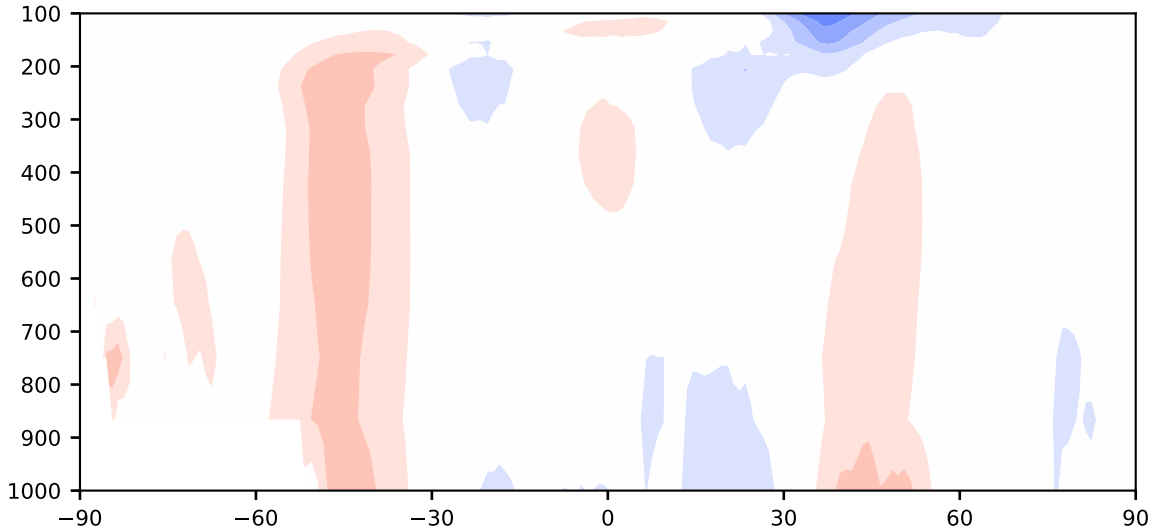

Model - Observations

Max 2.64
Mean 0.17
Min -5.06

RMSE 1.11
CORR 0.99