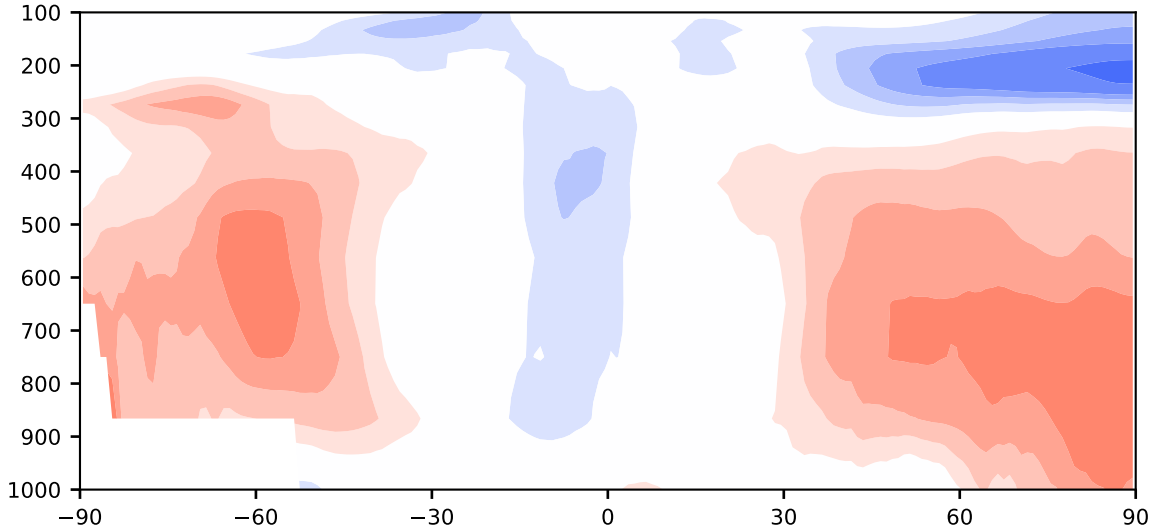

# Model - Observations

Max 26.44  
Mean 4.92  
Min -33.18

RMSE 8.66  
CORR 0.94