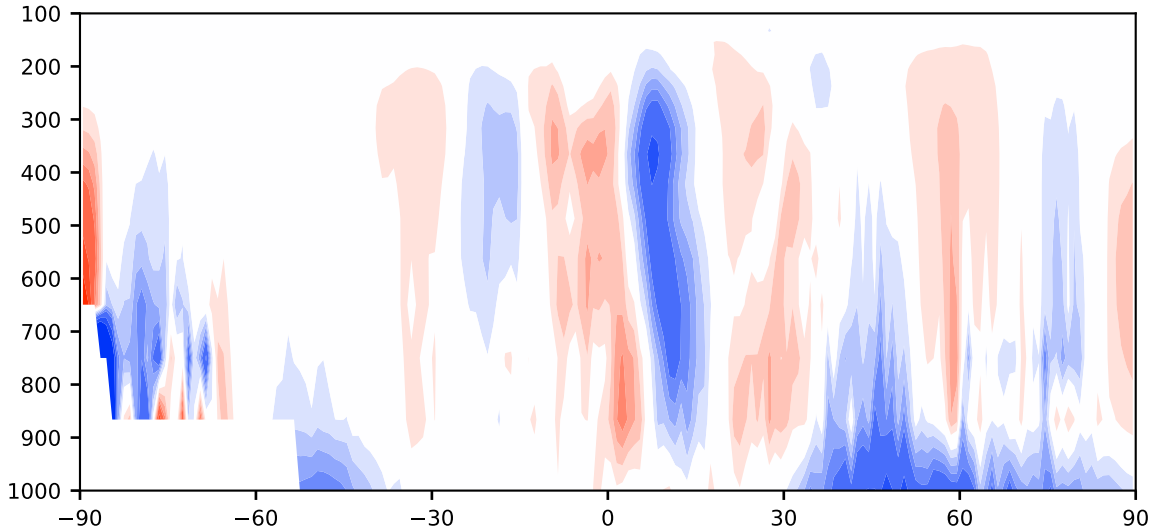

Model - Observations

Max 25.82
Mean -0.62
Min -72.64

RMSE 3.37
CORR 0.94