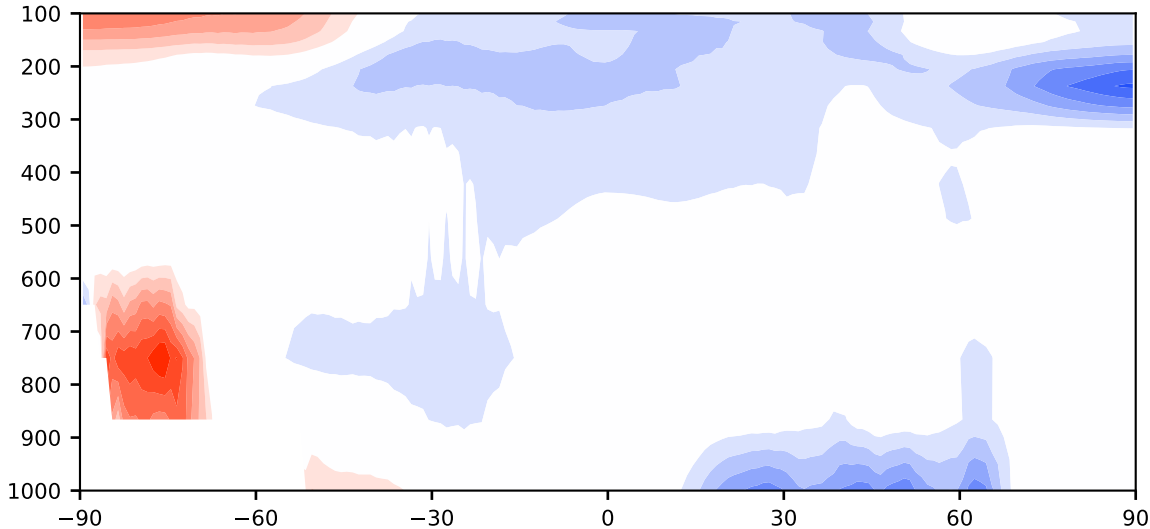

Model - Observations

Max 8.16
Mean -0.59
Min -6.19

RMSE 1.62
CORR 1.00