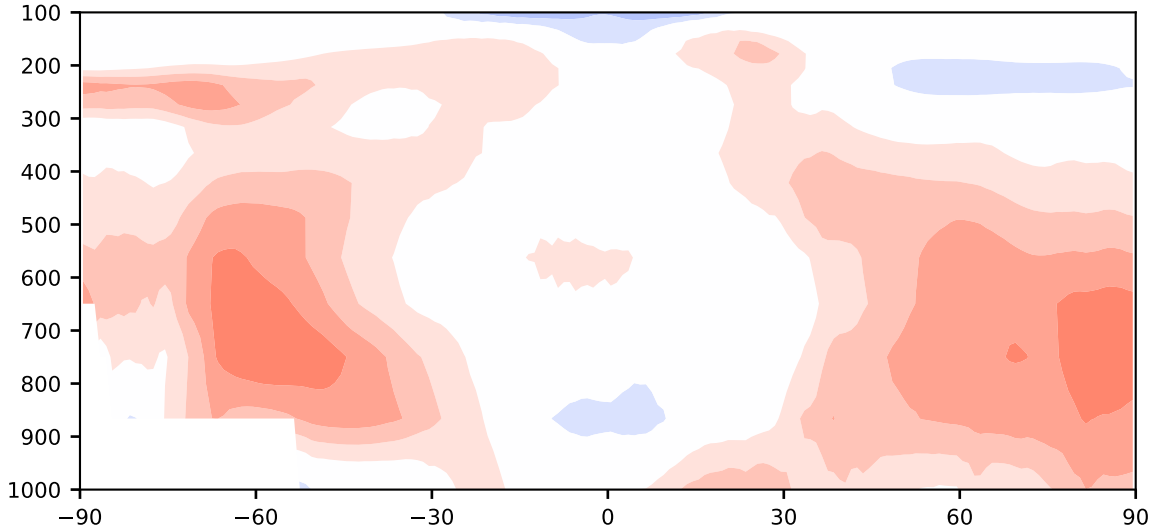

# Model - Observations

Max 25.62  
Mean 6.87  
Min -15.16

RMSE 7.68  
CORR 0.96