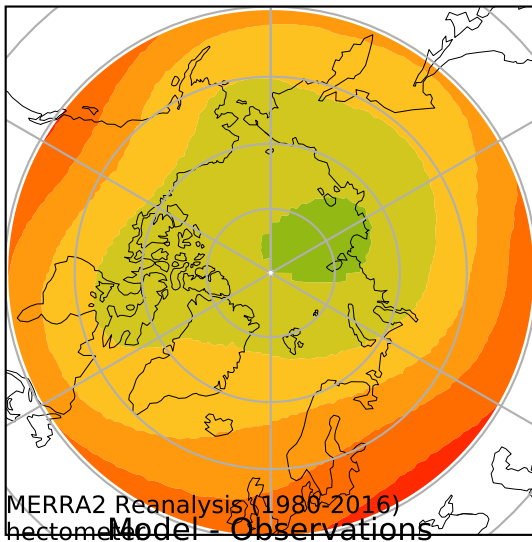

alpha3\_min10nc\_tk1\_ZM\_berg\_GWD (2-6)  
hectometer

Max 56.31  
Mean 53.66  
Min 51.79