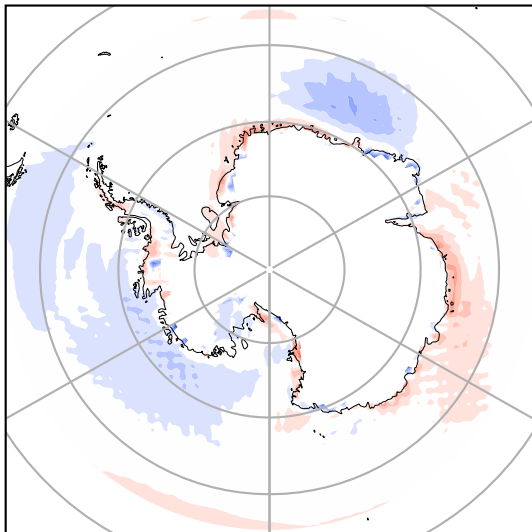

Model - Observations

Max 7.39
Mean -0.14
Min -9.72

RMSE 1.17
CORR 0.98