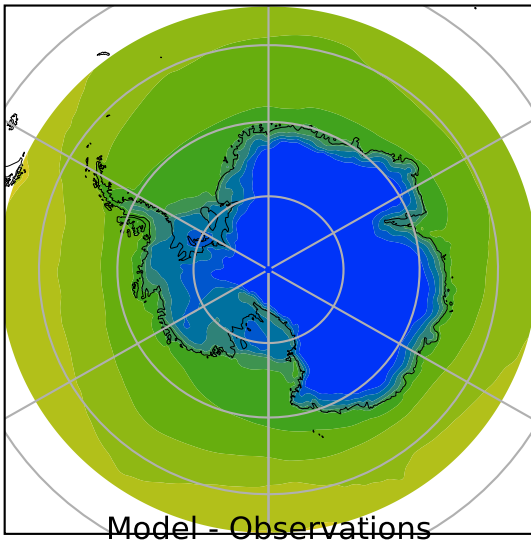

MERRA2 Reanalysis (1980-2016)
DegC

Max 5.53
Mean -13.86
Min -55.38