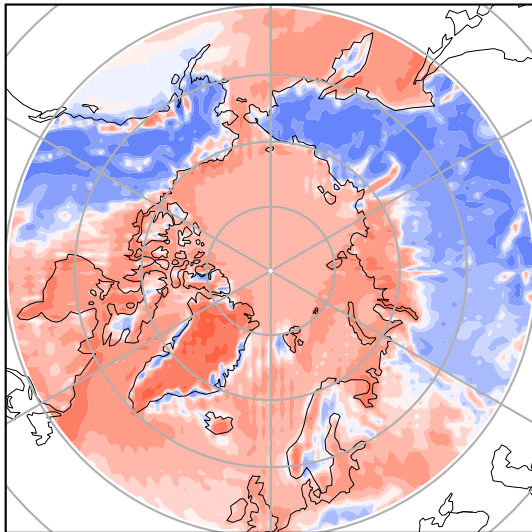

Model - Observations

Max 7.14
Mean 0.30
Min -5.23

RMSE 1.45
CORR 0.98