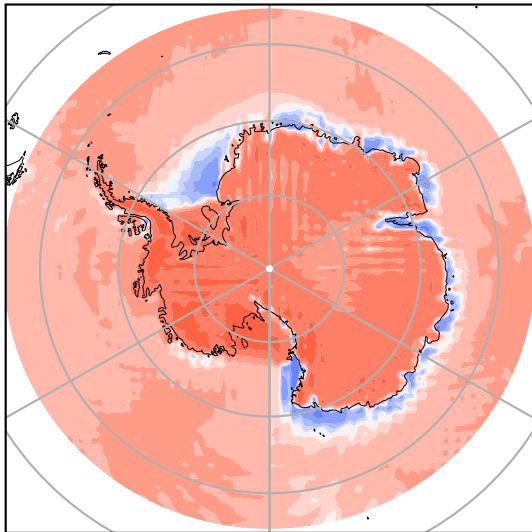

Model - Observations

Max 9.16
Mean 1.47
Min -5.29

RMSE 2.13
CORR 0.99