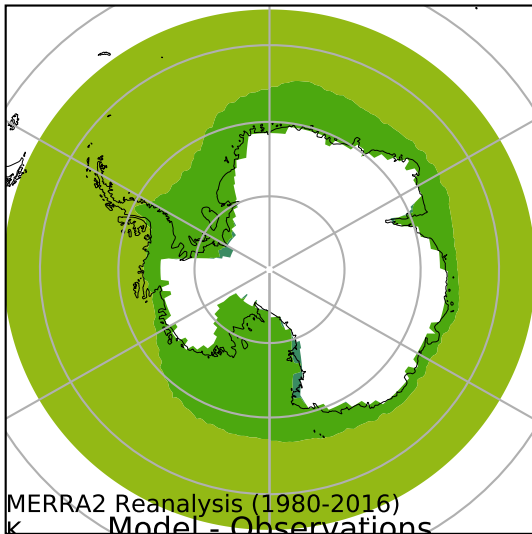

alpha3\_min10nc\_tk1\_ZM\_berg\_GWD (2-6)

K

Max 269.41  
Mean 262.28  
Min 242.64

Model - Observations