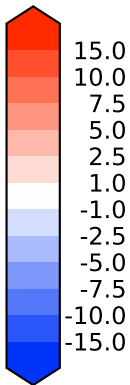

Model - Observations

Max 255.27
Mean 1.69
Min -10.45

RMSE 14.92
CORR 0.52