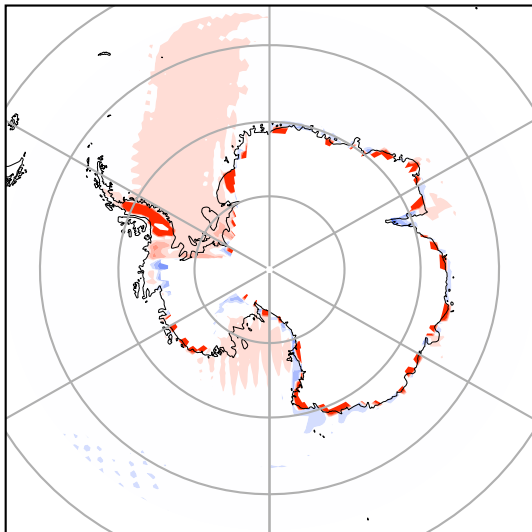

Model - Observations

Max 255.27
Mean 1.69
Min -10.45

RMSE 14.92
CORR 0.52