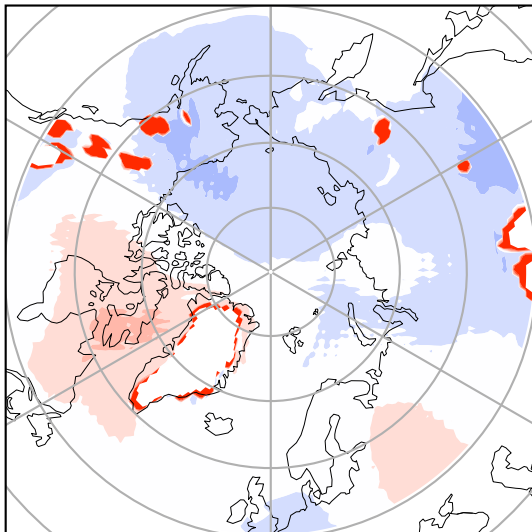

Model - Observations

Max 268.28
Mean 1.23
Min -4.84

RMSE 15.91
CORR 0.28