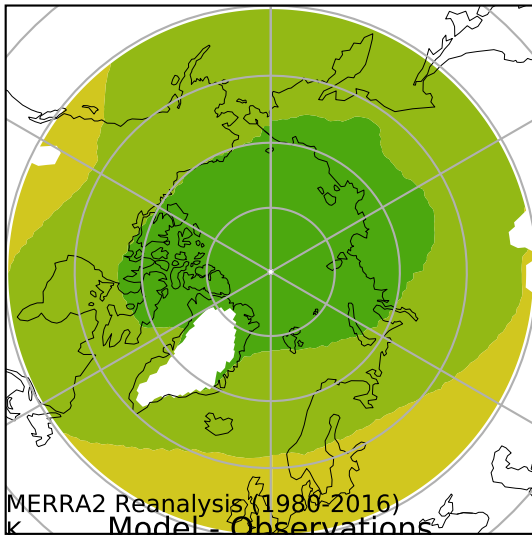

alpha3_min10nc_tk1_ZM_berg_GWD (2-6)

K

Max 275.51
Mean 264.30
Min 252.17

Model - Observations