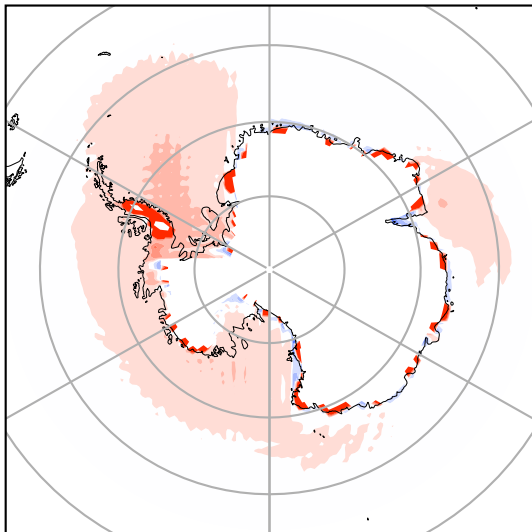

Model - Observations

Max 252.84
Mean 2.37
Min -10.69

RMSE 15.33
CORR 0.52