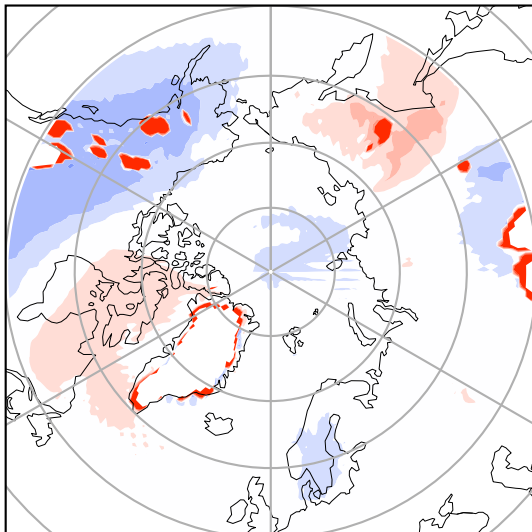

Model - Observations

Max 259.38
Mean 1.15
Min -5.56

RMSE 13.67
CORR 0.45