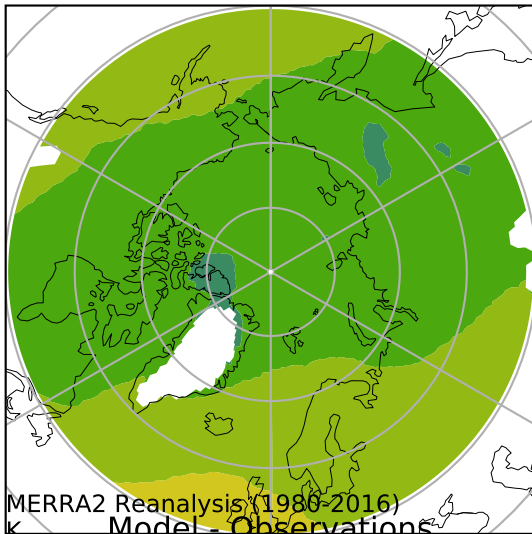

alpha3_min10nc_tk1_ZM_berg_GWD (2-6)

K

Max 273.49
Mean 258.32
Min 242.03

K Model - Observations