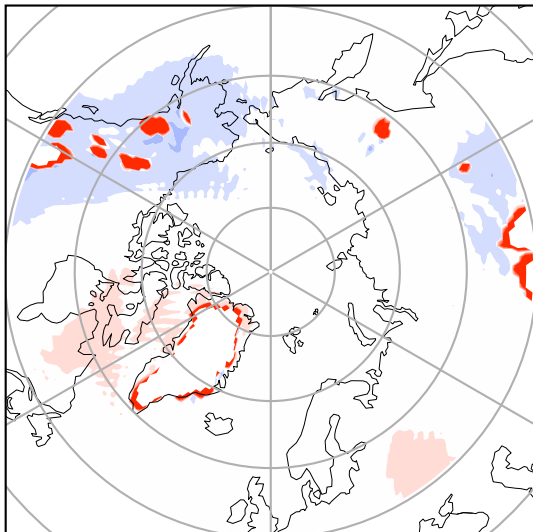

# Model - Observations

Max 268.80  
Mean 1.20  
Min -6.14

RMSE 14.58  
CORR 0.30