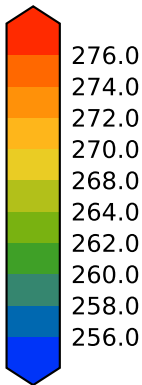

alpha3_min10nc_tk1_ZM_berg_GWD (2-6)

K

Max 276.34
Mean 266.76
Min 254.85

Model - Observations