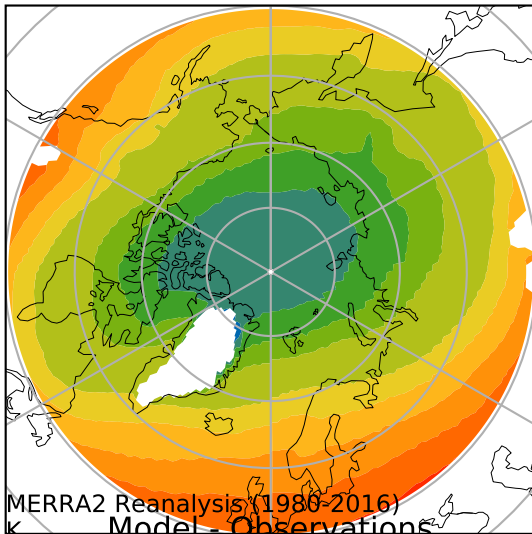

alpha3_min10nc_tk1_ZM_berg_GWD (2-6)

K

Max 276.34
Mean 266.76
Min 254.85

Model - Observations