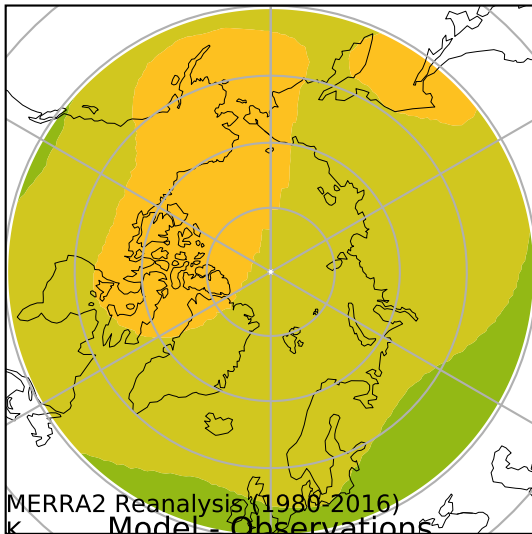

alpha3_min10nc_tk1_ZM_berg_GWD (2-6)

K

Max 227.16
Mean 223.33
Min 215.96

K Model - Observations