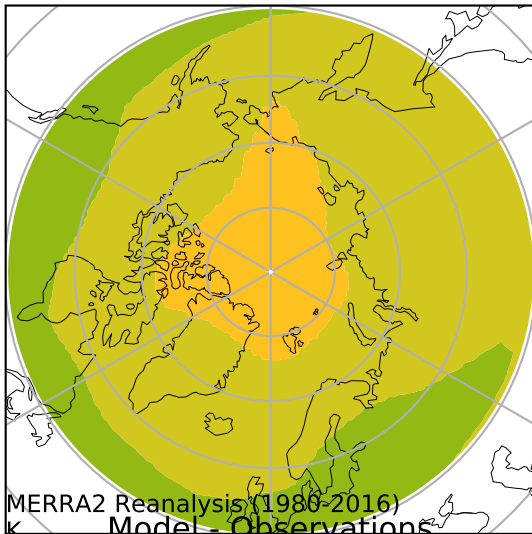

alpha3_min10nc_tk1_ZM_berg_GWD (2-6)

K

Max 226.65
Mean 221.96
Min 216.25

K
Model - Observations