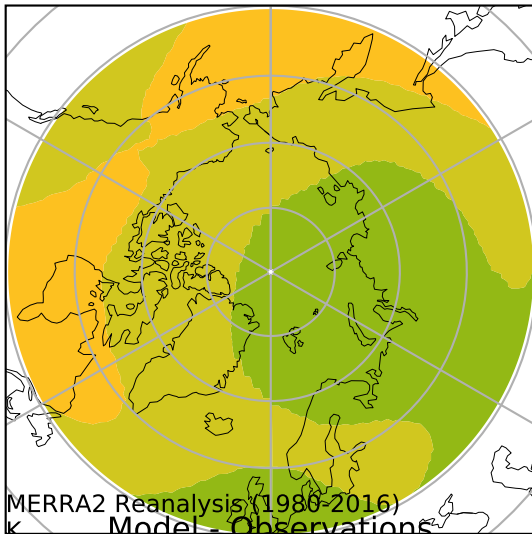

alpha3_min10nc_tk1_ZM_berg_GWD (2-6)

K

Max 228.04
Mean 221.90
Min 215.98

K Model - Observations