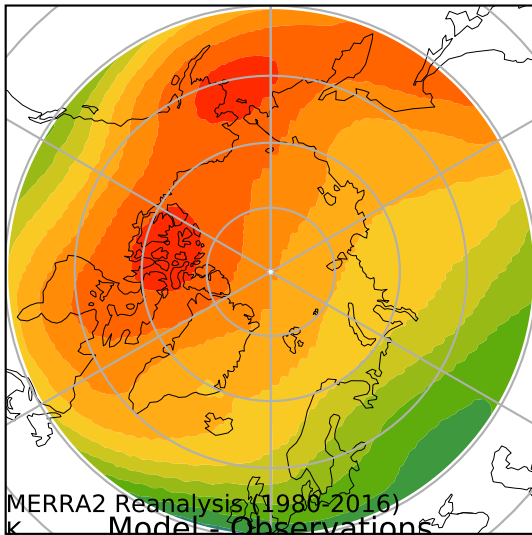

alpha3_min10nc_tk1_ZM_berg_GWD (2-6)

K

Max 225.42
Mean 222.15
Min 216.72

K Model - Observations