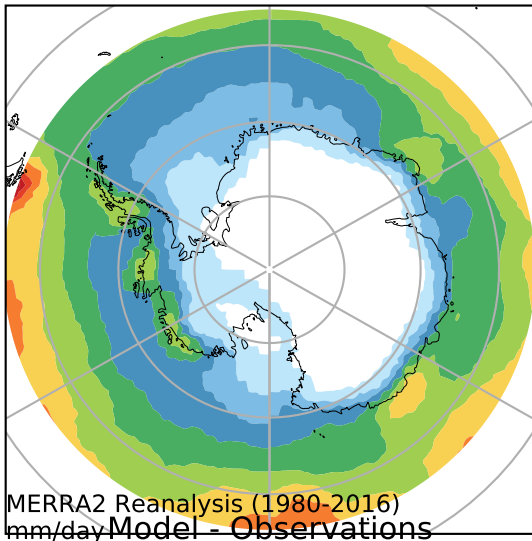

alpha3_min10nc_tk1_ZM_berg_GWD (2-6)
mm/day

Max 5.22
Mean 1.82
Min 0.04