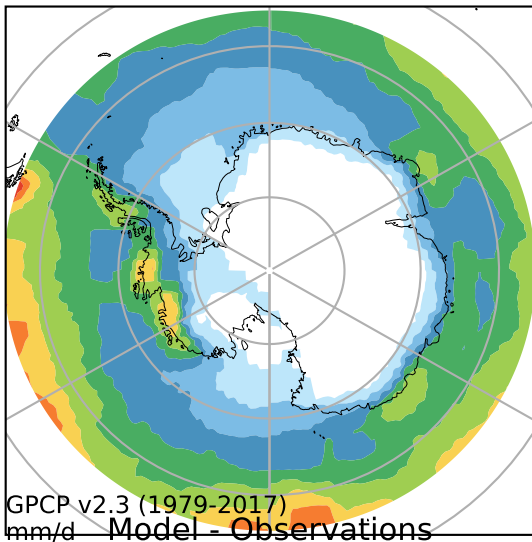

alpha3\_min10nc\_tk1\_ZM\_berg\_GWD (2-6)  
mm/day

Max 4.61  
Mean 1.67  
Min 0.03