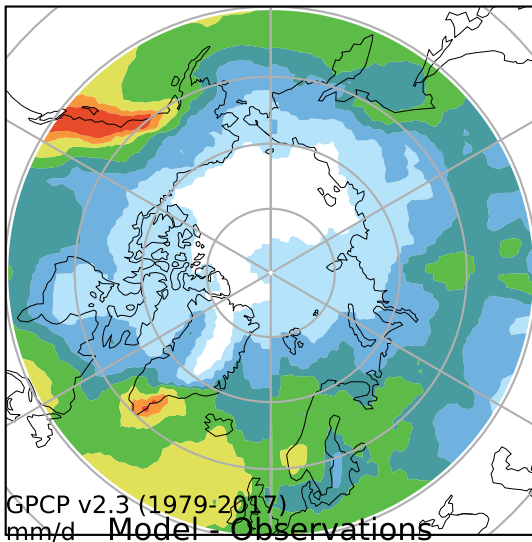

alpha3_min10nc_tk1_ZM_berg_GWD (2-6)
mm/day

Max 7.88
Mean 1.64
Min 0.31