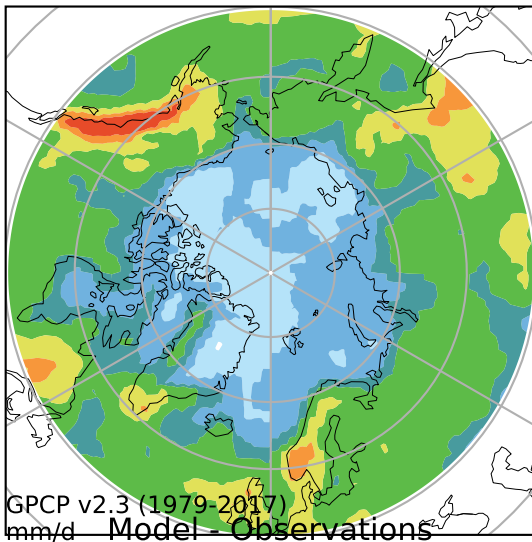

alpha3_min10nc_tk1_ZM_berg_GWD (2-6)
mm/day

Max	6.50
Mean	2.10
Min	0.48