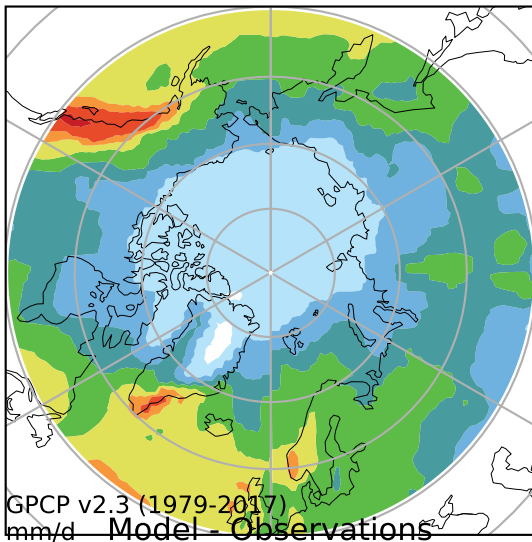

alpha3_min10nc_tk1_ZM_berg_GWD (2-6)
mm/day

Max	8.09
Mean	1.97
Min	0.34